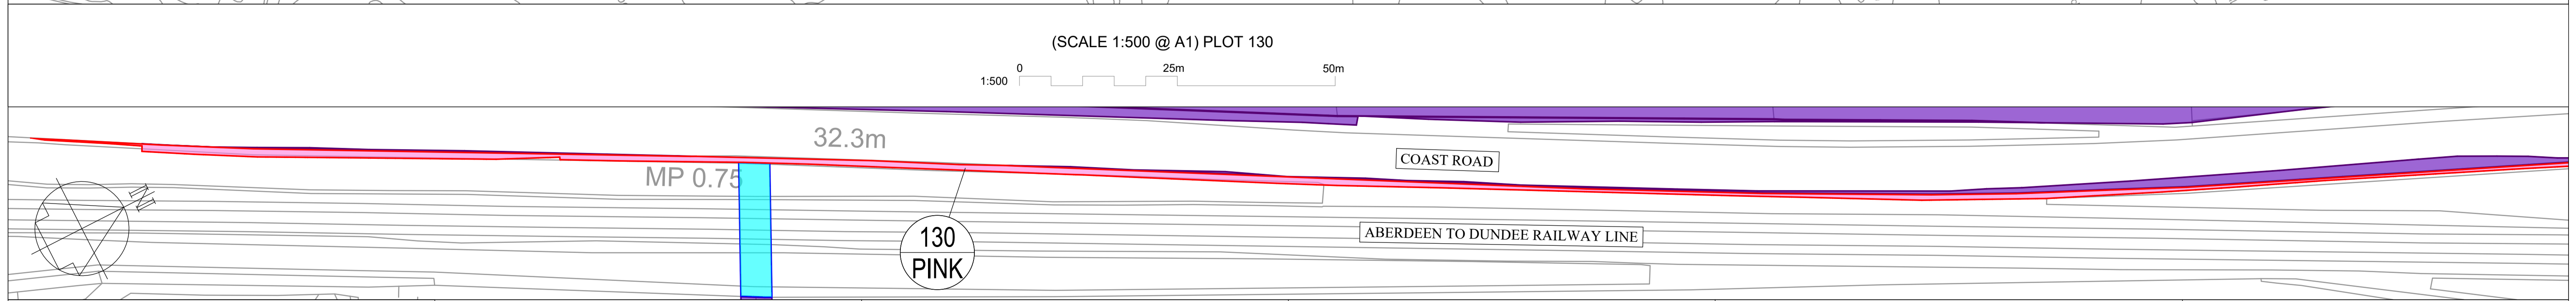

(SCALE 1:500 @ A1) PLOT 207

(SCALE 1:100 @ A1) PLOT 141

(SCALE 1:250 @ A1) PLOT 205

(SCALE 1:500 @ A1) PLOT 130

Reproduced by permission of Ordnance Survey on behalf of HMSO. © Crown Copyright and database right 2024. All rights reserved. Ordnance Survey License number 0100031673.

- KEY
- LAND TO BE ACQUIRED
 - SERVITUDE RIGHT TO BE ACQUIRED
 - TEMPORARY SERVITUDE
 - THIRD PARTY RIGHTS TO BE TERMINATED

The Aberdeen Harbour
South Link Road
Compulsory Purchase Order 202[]

CPO
Sheet 3 of 5