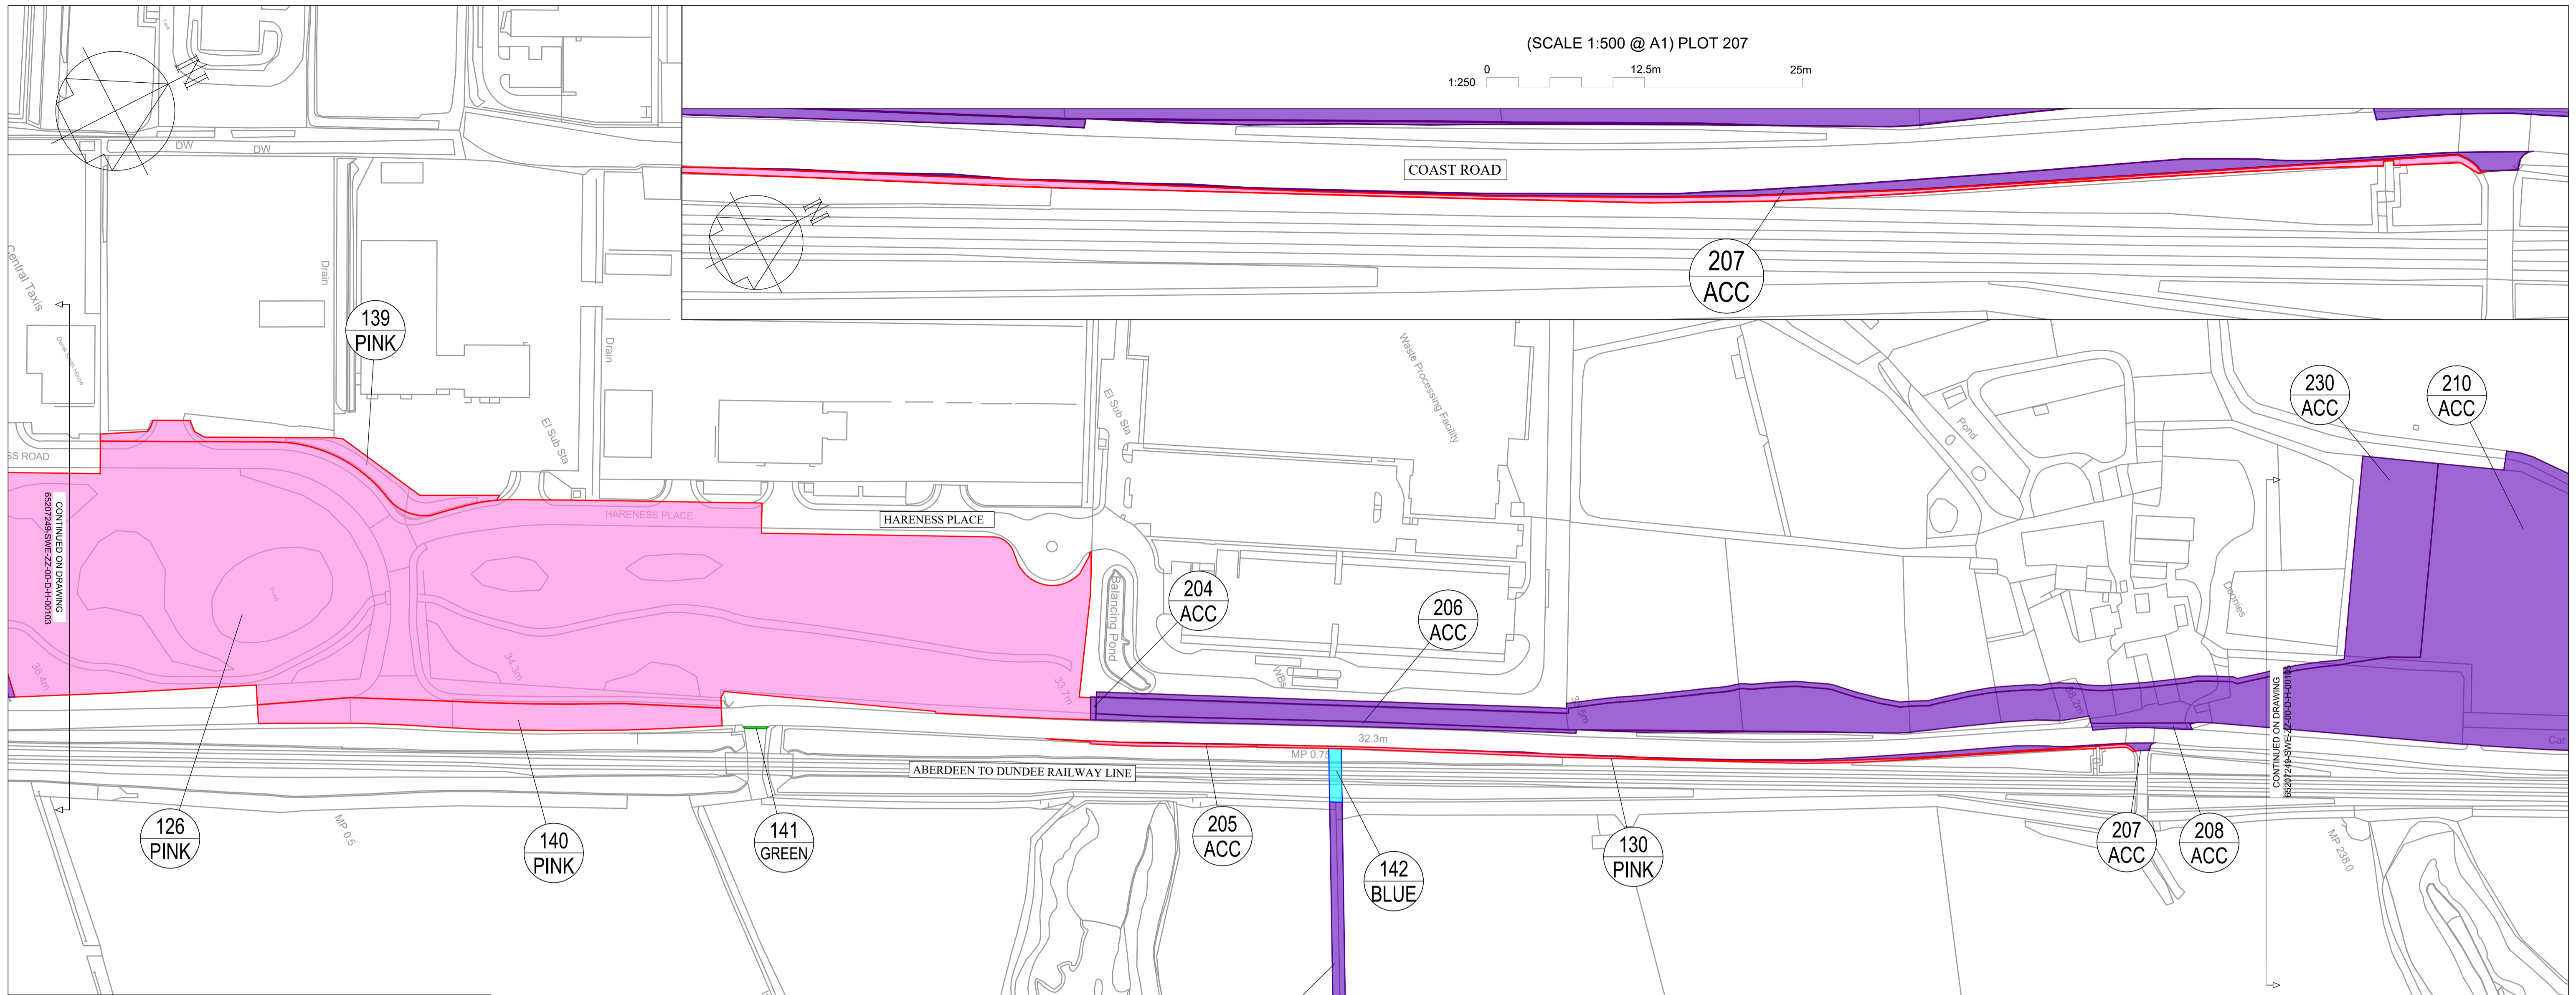

(SCALE 1:500 @ A1) PLOT 207

(SCALE 1:100 @ A1) PLOT 141

(SCALE 1:250 @ A1) PLOT 205

(SCALE 1:500 @ A1) PLOT 130

Reproduced by permission of Ordnance Survey on behalf of HMSO. © Crown Copyright and database right 2024. All rights reserved. Ordnance Survey License number 0100031673.

- KEY
- LAND TO BE ACQUIRED
 - SERVITUDE RIGHT TO BE ACQUIRED
 - TEMPORARY SERVITUDE
 - THIRD PARTY RIGHTS TO BE TERMINATED

The Aberdeen Harbour
South Link Road
Compulsory Purchase Order 202[]

CPO
Sheet 3 of 5